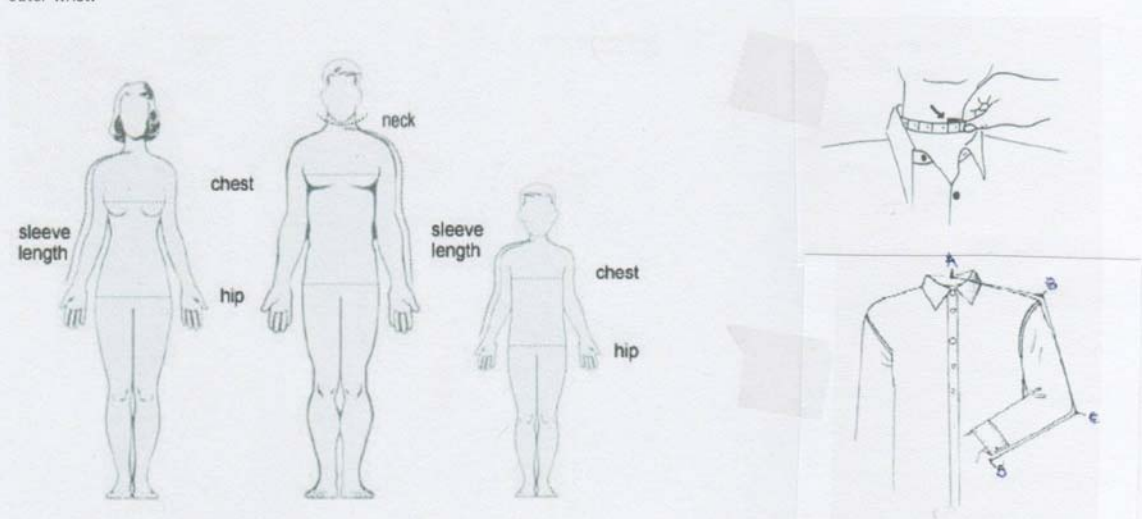

For reference sizing only

SIZE MEASUREMENT CHART

SIZE MEASUREMENT CHARTS

MEN'S SIZING BODY MEASUREMENTS	XS	S	M	L	XL	XXL	3X	4X	5X
Chest	33-35"	36-38"	39-42"	43-46"	47-50"	50-53"	54-56"	57-60"	61-63"
Hip	31-33"	34-36"	37-40"	41-44"	45-48"	49-52"	53-55"	56-59"	60-62"
Sleeve Length	32.5-33"	33-33.5"	34-34.5"	35-35.5"	36-36.5"	37-37.5"	38-38.5"	38.5-39"	39-39.5"
Neck	13.5-14"	14.5-15"	15.5-16"	16.5-17"	17.5-18"	18.5-19"	19.5-20"	20.5-21"	21.5-22"

LADIES SIZING BODY MEASUREMENTS	XS	S	M	L	XL	XXL	3X
Chest	31-32.5"	33-35"	36-38"	39-41"	42-43.5"	44-45.5"	47-48.5"
Hip	32-33.5"	34-36"	37-39"	40-42"	43-44.5"	45-46.5"	48-49.5"
Sleeve Length	30-30.5"	30.5-31"	31.5-32"	32.5-33"	33.5-34"	34.5-35"	35-35.5"

YOUTH SIZING BODY MEASUREMENTS	S(6-8)	M(8-10)	L(10-12)	XL(12-14)
Chest	26-27"	28-29"	30-31"	32-33"
Hip	26-27"	28-29"	30-31"	32-33"
Sleeve Length	25-26"	27-27.5"	28-28.5"	29-30"

IMPORTANT: For the most accuracy follow the measuring instructions. See diagram below.

CHEST: Measure just under the arms and across shoulder blades holding tape firm and level.

HIP: In standing position, measure around the fullest point of your hip.

SLEEVE LENGTH: With arm relaxed at side and slightly bent measure from center back neck, over the shoulder, down to the outer wrist.

Neck measurement; Measure around the lower part of the neck, placing one finger between the tape measure and the neck.

Back measurement; Measure from the lower part of the neck, down the backbone to the bottom of the tail bone.

Youth measurement chart; For Otter and Timber Wolves uniforms only.